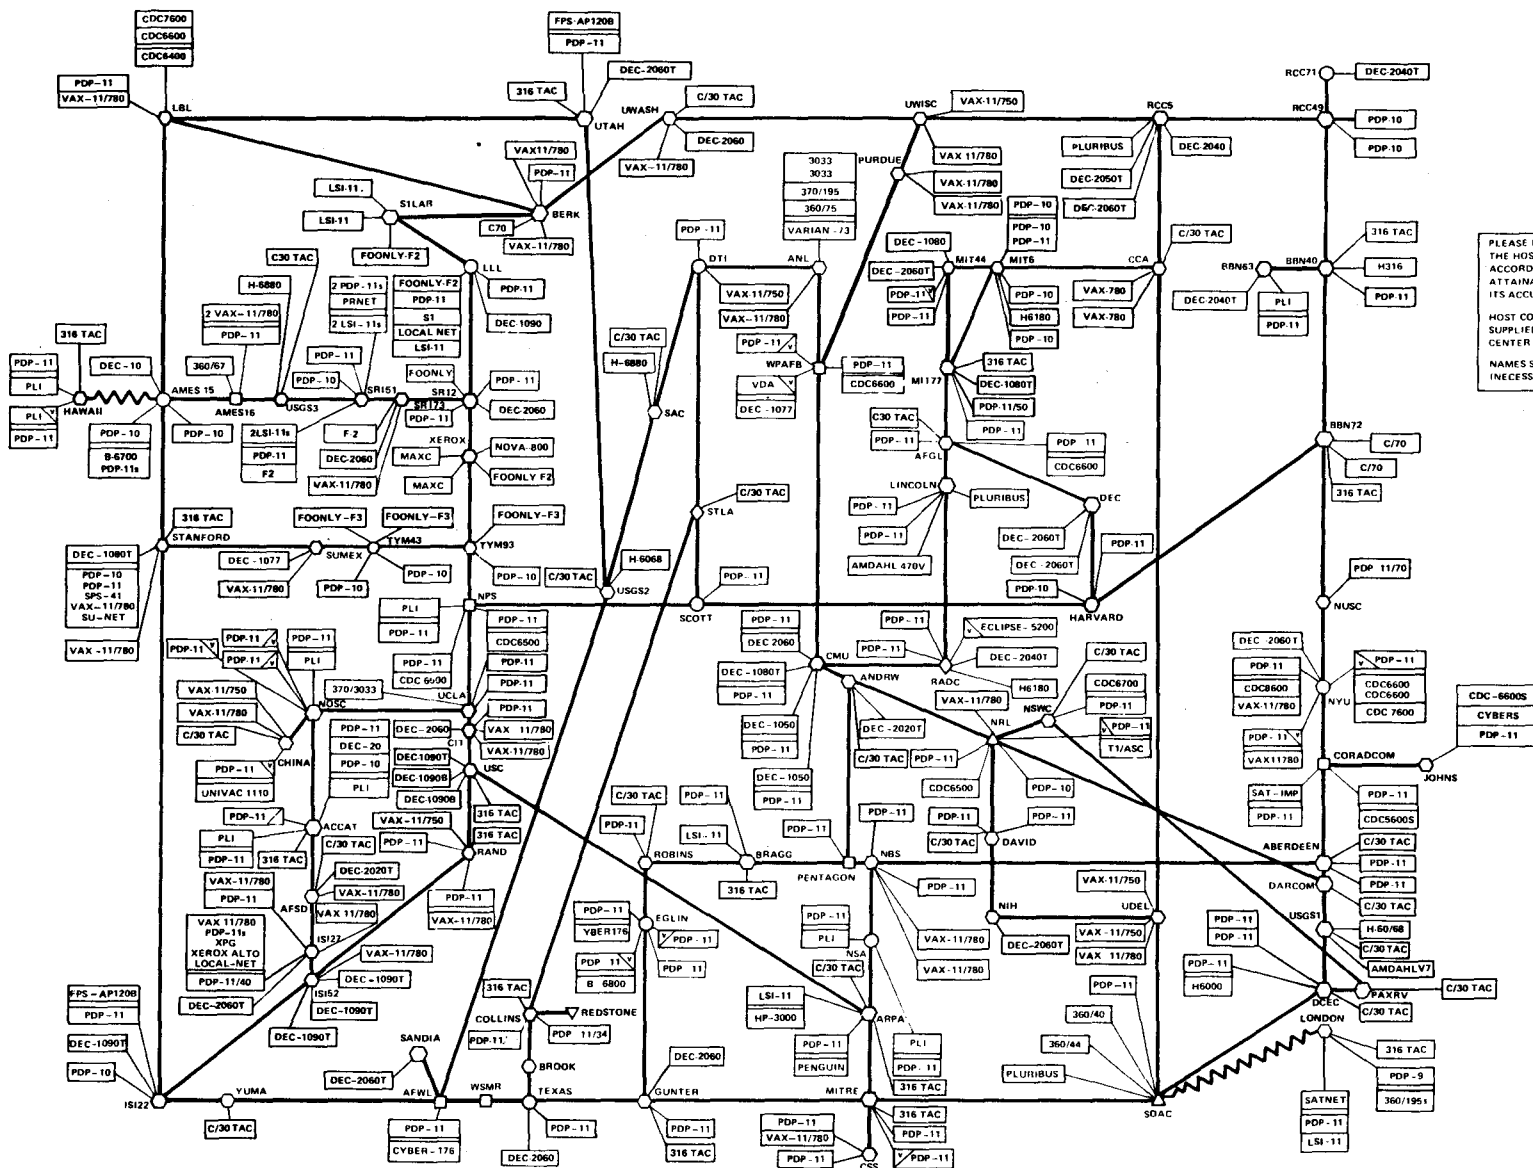

ARPANET LOGICAL MAP, SEPTEMBER 1982

PLEASE NOTE THAT WHILE THIS MAP SHOWS THE HOST POPULATION OF THE NETWORK ACCORDING TO THE BEST INFORMATION ATTAINABLE, NO CLAIM CAN BE MADE FOR ITS ACCURACY.

HOST COMPUTER CONFIGURATION SUPPLIED BY THE NETWORK INFORMATION CENTER.

NAMES SHOWN ARE IMP NAMES, NOT (NECESSARILY) HOST NAMES.

- IMP
- T1P
- △ PLURIBUS IMP
- ◇ PLURIBUS T1P
- / C/30 IMP
- ~~~~~ SATELLITE CIRCUIT
- - - - - VERY DISTANT HOST
- ▽ C/30 T1P